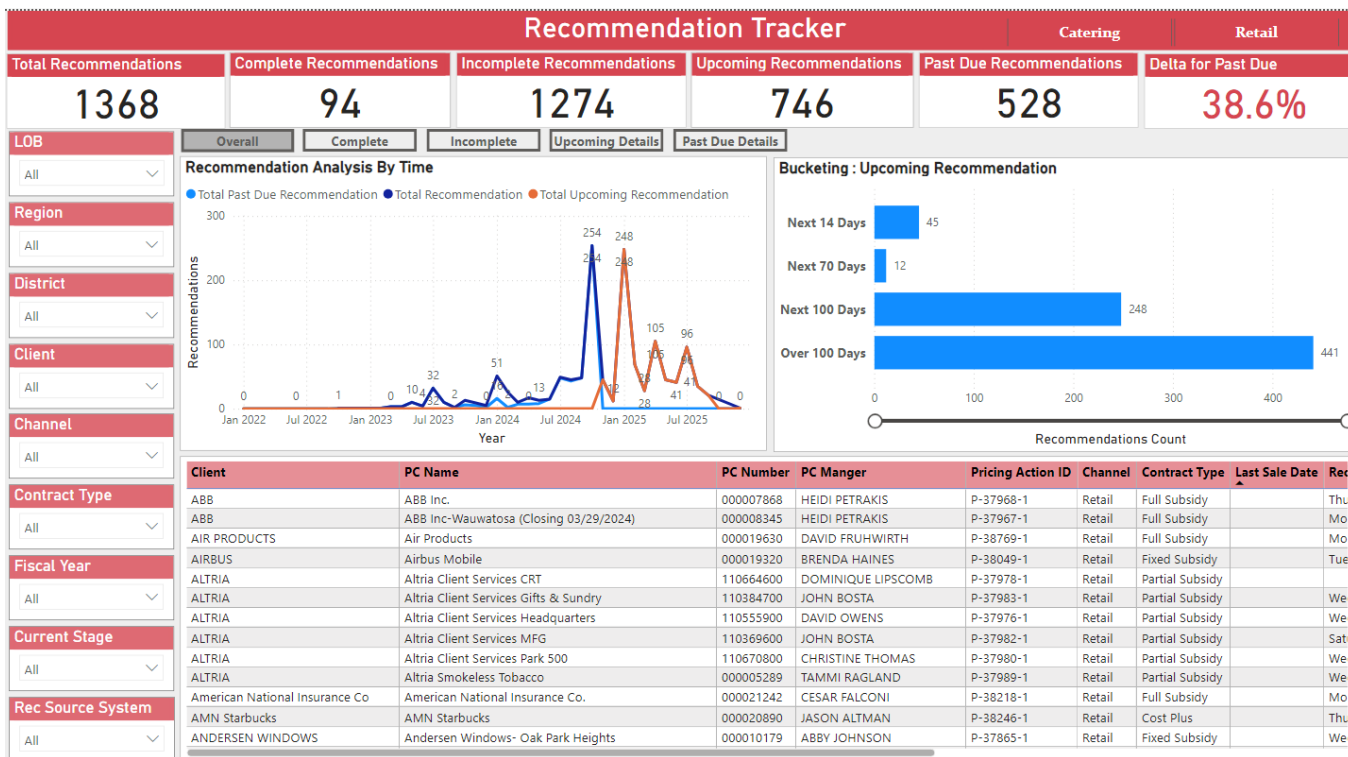

Power BI Dashboards

Cont...